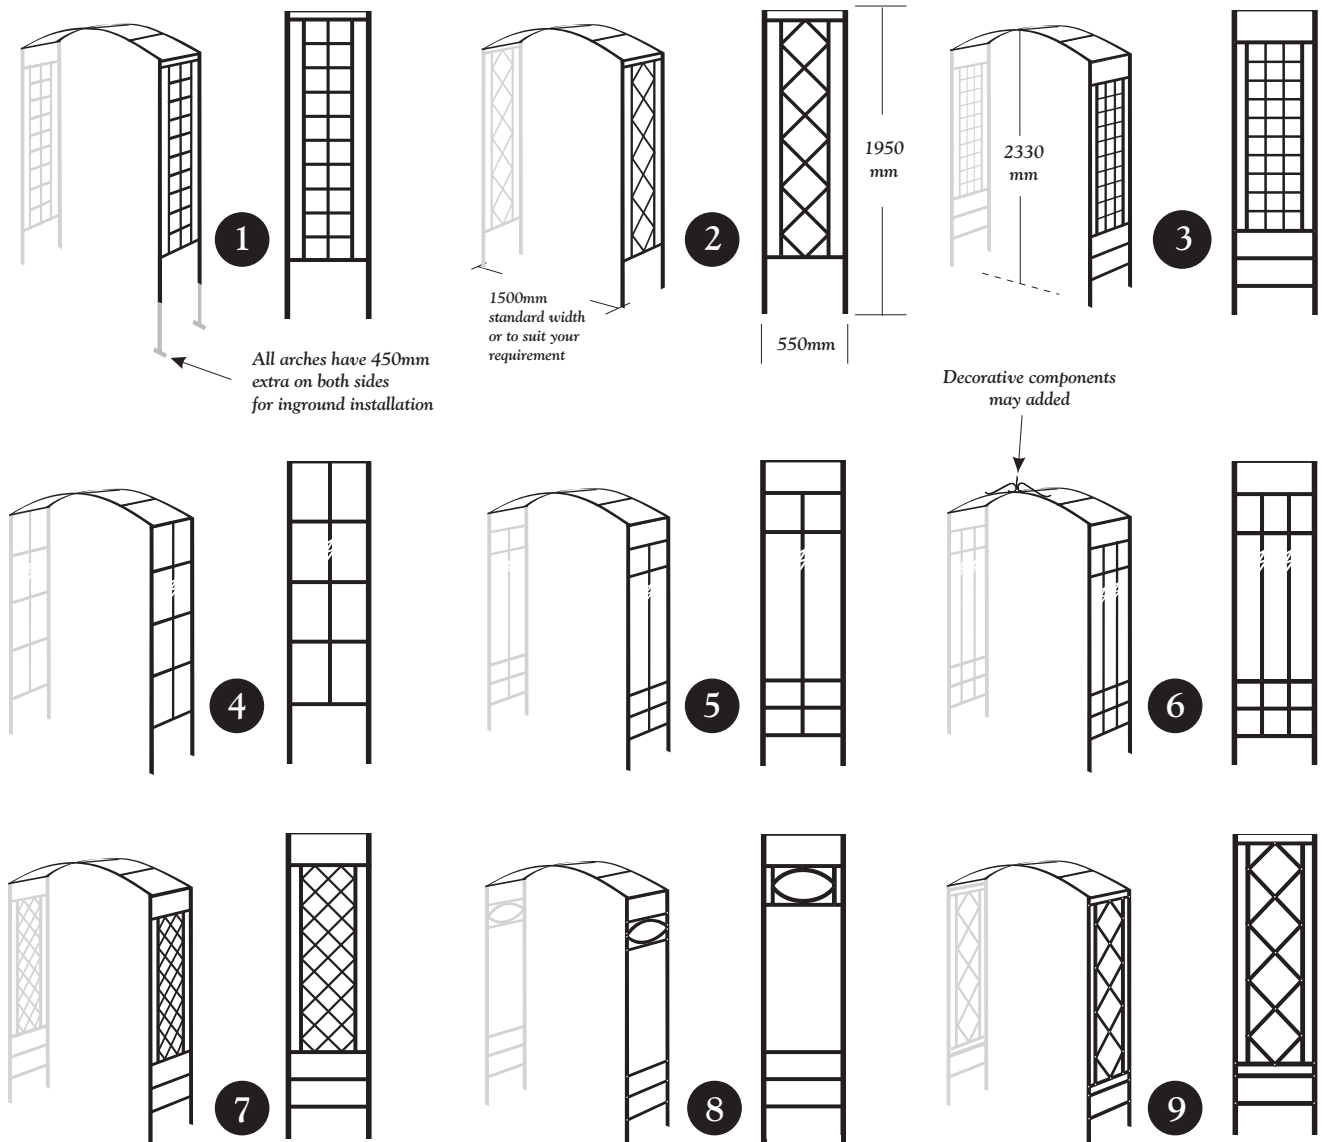

Australia's Finest Garden Arch

*A wide range of options
or customed designed to your special requirements*

Your choice of colour or finish - powder coated or natural rust

The versatile arch

Our arch may become a tunnel of arches or with the simple addition of a bench seat and lattice panel can become an arbour.